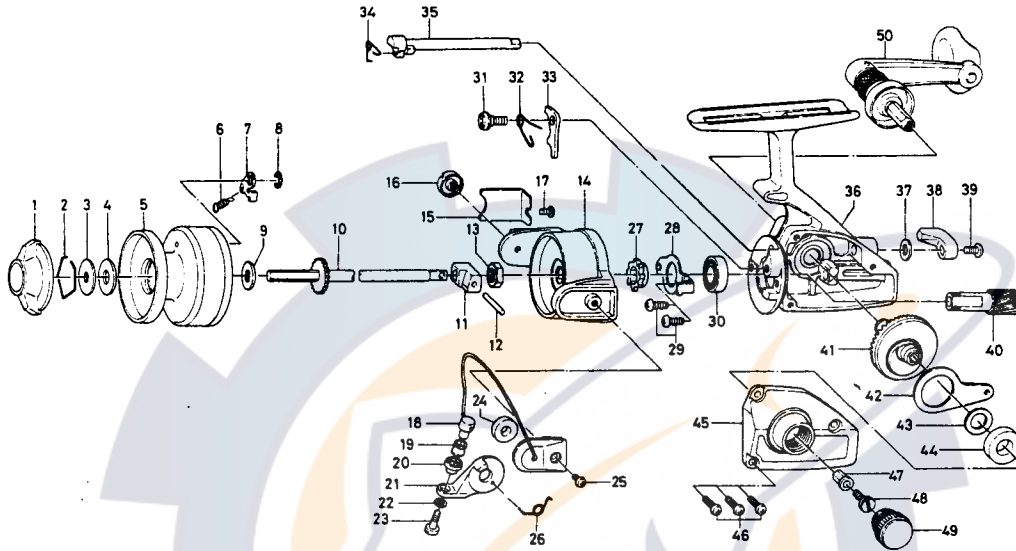

SPINNING REEL **SILVER 700C**

Key No.	Parts No.	Parts Name
1	6-740-2802	Drag knob
2	6-170-7701	Drag washer retainer
3	6-374-9802	Drag D washer
4	6-374-3602	Disc washer
5	6-B30-5301	Spool
6	6-144-1211	Spool click claw spring
7	6-B07-5301	Spool click claw
8	6-320-5901	Spool click claw retainer
9	6-372-3501	Spool washer
10	6-711-0411	Main shaft
11	6-636-3611	Oscillating support
12	6-121-7901	Oscillating slider pin
13	6-341-9201	Rotor nut
14	6-201-8523	Rotor
15	6-040-7101	Bail spring cover
16	6-363-4301	Arm lever screw
17	6-351-0901	Bail spring cover screw
18	6-725-6521	Bail
19	6-250-1921	Line roller
20	6-501-4411	Roller collar
21	6-231-2501	Arm lever
22	6-375-4301	Bail washer
23	6-363-4411	Bail screw
24	6-210-6401	Balancer
25	6-352-0401	Bail holder screw

Key No.	Parts No.	Parts Name
26	6-144-3821	Bail spring
27	6-280-6211	Ratchet
28	6-320-8811	Ball bearing ret. washer
29	6-351-0901	Ball bearing ret. washer screw
30	6-637-5701	Ball bearing
31	6-363-4201	Anti-reverse claw screw
32	6-144-3711	Anti-reverse claw spring
33	6-111-4801	Anti-reverse claw
34	6-144-3611	Anti-reverse cam spring
35	6-461-3601	Anti-reverse cam
36	6-B30-3901	Body
37	6-371-6903	Anti-reverse lever washer
38	6-541-3701	Anti-reverse lever
39	6-353-4401	Anti-reverse lever screw
40	6-402-2201	Pinion gear
41	6-413-4111	Drive gear
42	6-481-1331	Oscillating slider
43	6-375-8500	Drive gear washer
44	6-636-6611	Bearing metal
45	6-706-2108	Body cover
46	6-351-7801	Body cover screw
47	6-501-8501	Handle screw holder
48	6-363-8511	Handle screw
49	6-B03-4802	Handle screw cap
50	6-B30-6201	Handle